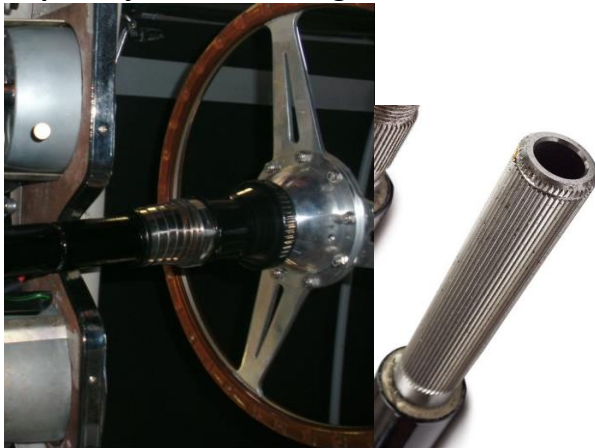

Austin Healey

Old model dashboard

**Steering tube goes through the dashboard?
You need a special EZ-bracket**

Later model dashboard

**Steering tube under the dashboard?
You need the standard EZ-bracket**

Depth adjustable steering wheel

Non depth adjustable steering shaft

-> product name of EZ-unit =
Austin Healey adjustable

-> product name of EZ-unit =
Austin Healey non adjustable

The product name of the EZ-unit you want to order:
The product name of the EZ-bracket you want to order:
